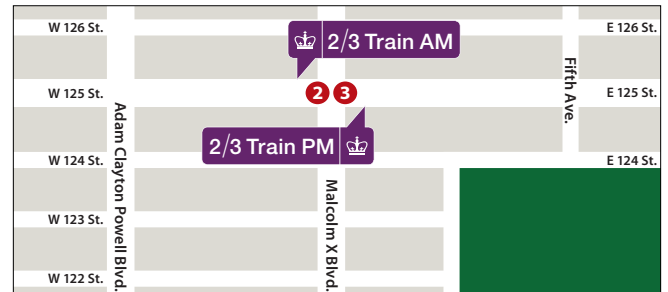

STOP LOCATIONS

- 96: 214 West 96th St. (btwn. Broadway & Amsterdam facing East)
- 116 S: NW corner of 116th St. & Broadway (mid-day only) facing South
- 116 N: NE corner of 116th St. & Broadway facing North
- 120 E: 530 West 120th St. btwn. Broadway & Amsterdam (btwn. Pupin & Schapiro)
- 120 S: NW corner of 120th St. & Broadway facing South
- 120 N: SE corner of 120th St. & Broadway facing North
- Ⓐ Train AM: NW corner of 125th St. & St. Nicholas Ave. facing West
- Ⓐ Train PM: 125th St. btwn. St. Nicholas Ave. & Morningside
- ②/③ Train AM: 105 W 125th St. (in front of Staples)
- ②/③ Train PM: 72 W 125th St. (in front of Chipotle)
- CUIMC to HH: 3960 Broadway on 166th St. between Broadway & St. Nicholas facing East
- CUIMC 166 S: SW corner of 166th St. & Broadway facing S (Children's Hospital)
- EC: Employment Center, SE corner of Tiemann Place facing North
- HH (Harlem Hospital): SW corner of Lenox Ave. & 135th St. facing South
- HH (Harlem Hospital) PM: NW corner of 135th St. & Lenox Avenue facing West
- JLG S: NW corner of 129th St. & Broadway facing South
- JLG N: SE corner of 130th St. & Broadway facing North
- Metro N: NE corner of 125th St. & Madison Ave. facing North
- Nash S: SW corner of 133rd St. & Broadway facing South
- Nash N: SE corner of 133rd St. & Broadway facing North
- S'bucks: 3165 Broadway (SW corner of Broadway and Tiemann Place) facing South
- Stude S: SW corner of 131st St. & Broadway facing South
- Stude N: SE corner of 131st St. & Broadway facing North
- TC 120 N: 525 West 120th St. btwn Broadway & Amsterdam (Teacher's College)

For more information visit transportation.columbia.edu

Morningside & Manhattanville Stops

96th Street Stop

CUIMC Stops

2/3 Train Stops

Harlem Hospital Stops

A Train Stops

MetroNorth Stop