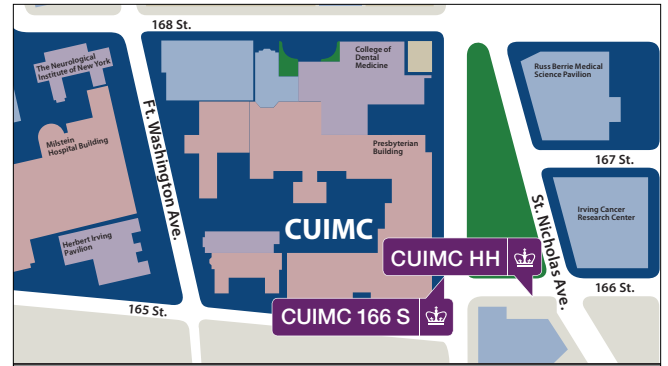

STOP LOCATIONS

- 96: 214 West 96th St. (btwn. Broadway & Amsterdam facing East)
- 116 S: NW corner of 116th St. & Broadway (mid-day only) facing South
- 116 N: NE corner of 116th St. & Broadway facing North
- 120 E: 530 West 120th St. btwn. Broadway & Amsterdam (btwn. Pupin & Schapiro)
- 120 S: NW corner of 120th St. & Broadway facing South
- 120 N: SE corner of 120th St. & Broadway facing North
- Ⓐ Train AM: NW corner of 125th St. & St. Nicholas Ave. facing West
- Ⓐ Train PM: 125th St. btwn. St. Nicholas Ave. & Morningside
- ②/③ Train AM: 105 W 125th St. (in front of Staples)
- ②/③ Train PM: 72 W 125th St. (in front of Chipotle)
- CUIMC to HH: 3960 Broadway on 166th St. between Broadway & St. Nicholas facing East
- CUIMC 166 S: SW corner of 166th St. & Broadway facing S (Children's Hospital)
- EC: Employment Center, SE corner of Tiemann Place facing North
- HH (Harlem Hospital): SW corner of Lenox Ave. & 135th St. facing South
- HH (Harlem Hospital) PM: NW corner of 135th St. & Lenox Avenue facing West
- JLG S: NW corner of 129th St. & Broadway facing South
- JLG N: SE corner of 130th St. & Broadway facing North
- Metro N: NE corner of 125th St. & Madison Ave. facing North
- Nash S: SW corner of 133rd St. & Broadway facing South
- Nash N: SE corner of 133rd St. & Broadway facing North
- S'bucks: 3165 Broadway (SW corner of Broadway and Tiemann Place) facing South
- Stude S: SW corner of 131st St. & Broadway facing South
- Stude N: SE corner of 131st St. & Broadway facing North
- TC 120 N: 525 West 120th St. btwn Broadway & Amsterdam (Teacher's College)

For more information visit transportation.columbia.edu

Morningside & Manhattanville Stops

96th Street Stop

CUIMC Stops

2/3 Train Stops

Harlem Hospital Stops

A Train Stops

MetroNorth Stop