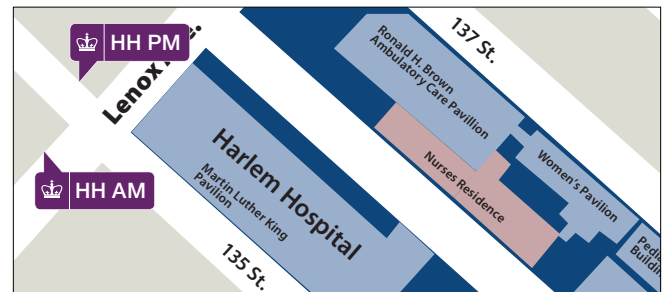

STOP LOCATIONS

- 96: 214 West 96th St. (btwn. Broadway & Amsterdam facing East)
- 116 S: NW corner of 116th St. & Broadway (mid-day only) facing South
- 116 N: NE corner of 116th St. & Broadway facing North
- 120 E: 530 West 120th St. btwn. Broadway & Amsterdam (btwn. Pupin & Schapiro)
- 120 S: NW corner of 120th St. & Broadway facing South
- 120 N: SE corner of 120th St. & Broadway facing North
- Ⓐ Train AM: NW corner of 125th St. & St. Nicholas Ave. facing West
- Ⓐ Train PM: 125th St. btwn. St. Nicholas Ave. & Morningside
- ②/③ Train AM: 105 W 125th St. (in front of Staples)
- ②/③ Train PM: 72 W 125th St. (in front of Chipotle)
- CUIMC to HH: 3960 Broadway on 166th St. between Broadway & St. Nicholas facing East
- CUIMC 166 S: SW corner of 166th St. & Broadway facing S (Children's Hospital)
- EC: Employment Center, SE corner of Tiemann Place facing North
- HH (Harlem Hospital): SW corner of Lenox Ave. & 135th St. facing South
- HH (Harlem Hospital) PM: NW corner of 135th St. & Lenox Avenue facing West
- JLG S: NW corner of 129th St. & Broadway facing South
- JLG N: SE corner of 130th St. & Broadway facing North
- Metro N: NE corner of 125th St. & Madison Ave. facing North
- Nash S: SW corner of 133rd St. & Broadway facing South
- Nash N: SE corner of 133rd St. & Broadway facing North
- S'bucks: 3165 Broadway (SW corner of Broadway and Tiemann Place) facing South
- Stude S: SW corner of 131st St. & Broadway facing South
- Stude N: SE corner of 131st St. & Broadway facing North
- TC 120 N: 525 West 120th St. btwn Broadway & Amsterdam (Teacher's College)

For more information visit transportation.columbia.edu

Morningside & Manhattanville Stops

96th Street Stop

CUIMC Stops

2/3 Train Stops

Harlem Hospital Stops

A Train Stops

MetroNorth Stop